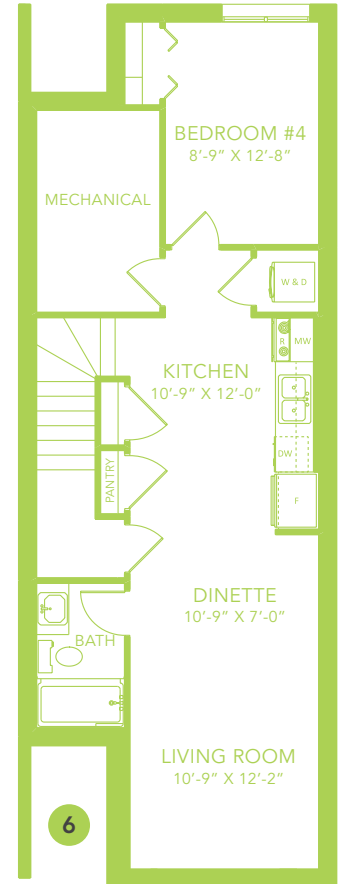

AURORA B

LANED HOME

1705 SQ FT

MAIN FLOOR 835 SQ FT

SECOND FLOOR 870 SQ FT

3-4 BEDS

2.5-3 BATHS

3-4 BEDS

2.5-3 BATHS

1705 SQ FT

OPTIONS

1 Fireplace Options

2 Lengthen Great Room by 2'

3 Main Floor Bedroom & Full Bathroom

4 Side Entry

5 Rear Veranda