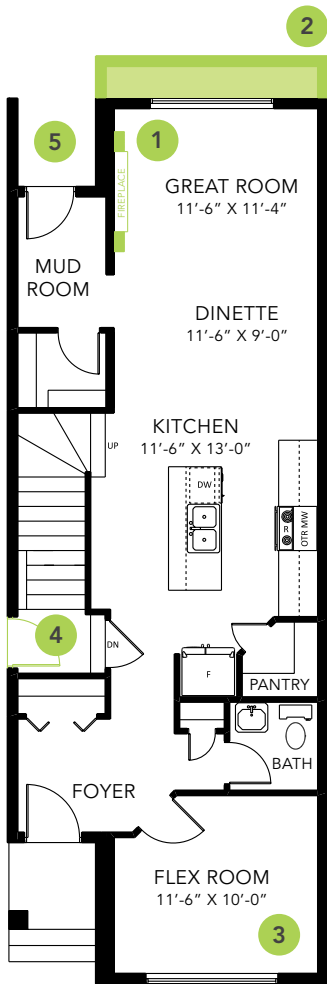

AURORA B

LANED HOME

1705 SQ FT

MAIN FLOOR 835 SQ FT

SECOND FLOOR 870 SQ FT

3-4 BEDS

2.5-3 BATHS

3-4 BEDS

2.5-3 BATHS

1705 SQ FT

OPTIONS

1 Fireplace Options

2 Lengthen Great Room by 2'

3 Main Floor Bedroom & Full Bathroom

4 Side Entry

5 Rear Veranda