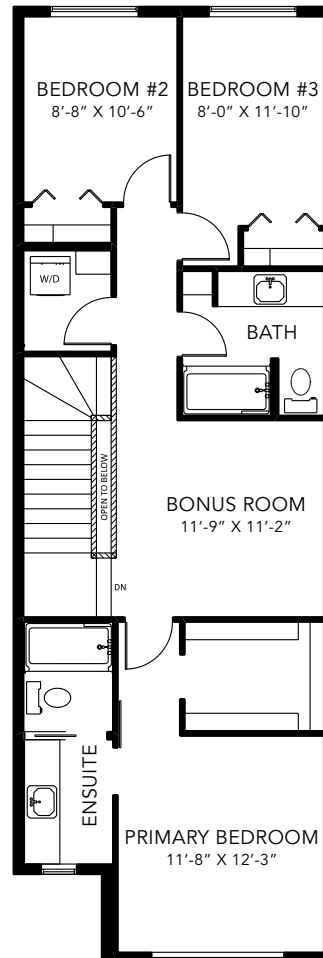

AURORA B

LANED HOME

1705 SQ FT

MAIN FLOOR 835 SQ FT

SECOND FLOOR 870 SQ FT

3-4 BEDS

2.5-3 BATHS

3-4 BEDS

2.5-3 BATHS

1705 SQ FT

OPTIONS

1 Fireplace Options

2 Lengthen Great Room by 2'

3 Main Floor Bedroom & Full Bathroom

4 Side Entry

5 Rear Veranda