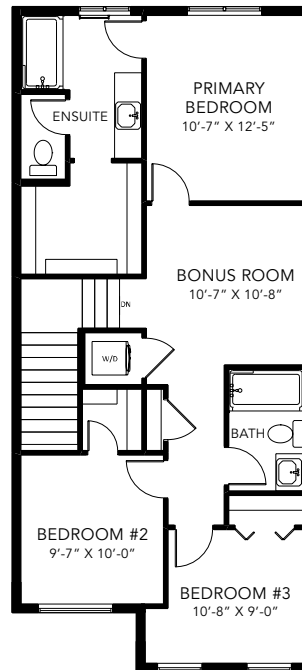

ATHENA K

LANED HOME

1660 SQ FT

MAIN FLOOR 857 SQ FT

SECOND FLOOR 803 SQ FT

3-4 BEDS

2.5-3 BATHS

3-4 BEDS

2.5-3 BATHS

1660 SQ FT

OPTIONS

1 Bench Options

2 Fireplace Options

3 Lengthen Great Room By 2'

4 Main Floor Bedroom with Full Bathroom

5 Side Entry

6 4 Piece Ensuite

7 Legal Income Suite