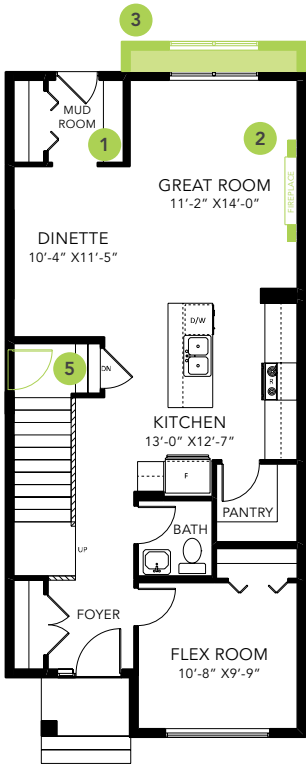

ATHENA K

LANED HOME

1660 SQ FT

MAIN FLOOR 857 SQ FT

SECOND FLOOR 803 SQ FT

3-4 BEDS

2.5-3 BATHS

3-4 BEDS

2.5-3 BATHS

1660 SQ FT

OPTIONS

1 Bench Options

2 Fireplace Options

3 Lengthen Great Room By 2'

4 Main Floor Bedroom with Full Bathroom

5 Side Entry

6 4 Piece Ensuite

7 Legal Income Suite