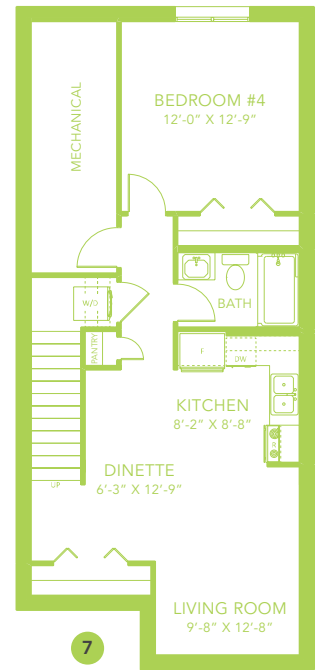

ATHENA K

LANED HOME

1660 SQ FT

MAIN FLOOR 857 SQ FT

SECOND FLOOR 803 SQ FT

3-4 BEDS

2.5-3 BATHS

3-4 BEDS

2.5-3 BATHS

1660 SQ FT

OPTIONS

1 Bench Options

2 Fireplace Options

3 Lengthen Great Room By 2'

4 Main Floor Bedroom with Full Bathroom

5 Side Entry

6 4 Piece Ensuite

7 Legal Income Suite