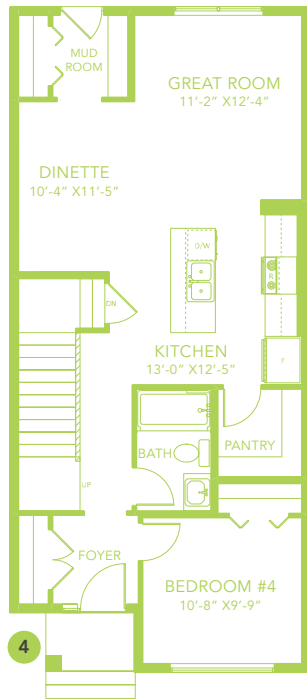

ATHENA K

LANED HOME

1660 SQ FT

MAIN FLOOR 857 SQ FT

SECOND FLOOR 803 SQ FT

3-4 BEDS

2.5-3 BATHS

3-4 BEDS

2.5-3 BATHS

1660 SQ FT

OPTIONS

1 Bench Options

2 Fireplace Options

3 Lengthen Great Room By 2'

4 Main Floor Bedroom with Full Bathroom

5 Side Entry

6 4 Piece Ensuite

7 Legal Income Suite