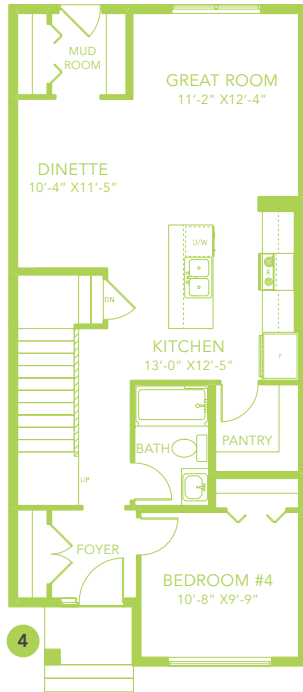

ATHENA H

LANED HOME

1660 SQ FT

MAIN FLOOR 857 SQ FT

SECOND FLOOR 803 SQ FT

3-4 BEDS

2.5-3 BATHS

3-4 BEDS

2.5-3 BATHS

1660 SQ FT

OPTIONS

- 1 Bench Options
- 2 Fireplace Options
- 3 Lengthen Great Room By 2'
- 4 Main Floor Bedroom with Full Bathroom
- 5 Side Entry
- 6 4 Piece Ensuite
- 7 Legal Income Suite