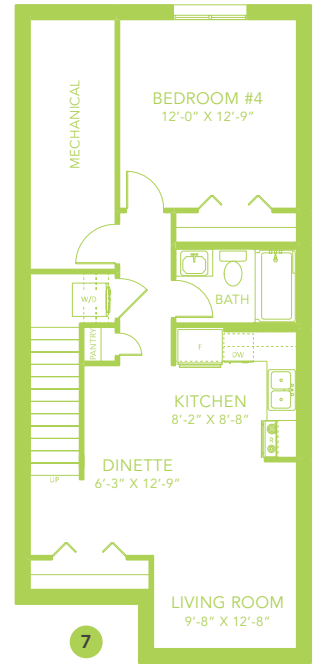

ATHENA H

LANED HOME

1660 SQ FT

MAIN FLOOR 857 SQ FT

SECOND FLOOR 803 SQ FT

3-4 BEDS

2.5-3 BATHS

3-4 BEDS

2.5-3 BATHS

1660 SQ FT

OPTIONS

- 1 Bench Options
- 2 Fireplace Options
- 3 Lengthen Great Room By 2'
- 4 Main Floor Bedroom with Full Bathroom
- 5 Side Entry
- 6 4 Piece Ensuite
- 7 Legal Income Suite