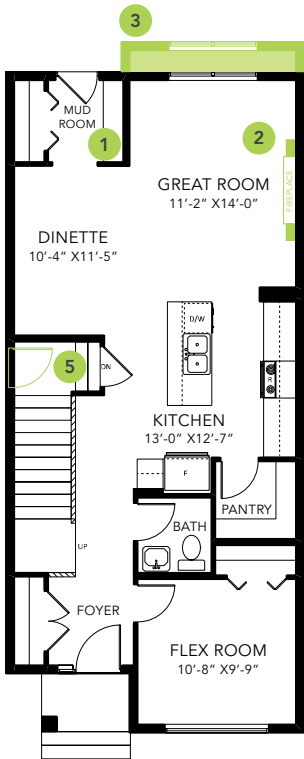

ATHENA H

LANED HOME

1660 SQ FT

MAIN FLOOR 857 SQ FT

SECOND FLOOR 803 SQ FT

3-4 BEDS

2.5-3 BATHS

3-4 BEDS

2.5-3 BATHS

1660 SQ FT

OPTIONS

- 1 Bench Options
- 2 Fireplace Options
- 3 Lengthen Great Room By 2'
- 4 Main Floor Bedroom with Full Bathroom
- 5 Side Entry
- 6 4 Piece Ensuite
- 7 Legal Income Suite