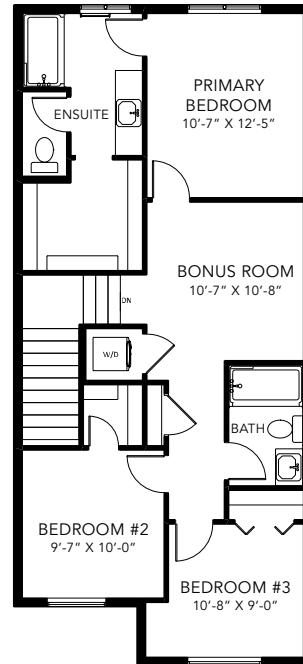

ATHENA H

LANED HOME

1660 SQ FT

MAIN FLOOR 857 SQ FT

SECOND FLOOR 803 SQ FT

3-4 BEDS

2.5-3 BATHS

3-4 BEDS

2.5-3 BATHS

1660 SQ FT

OPTIONS

- 1 Bench Options
- 2 Fireplace Options
- 3 Lengthen Great Room By 2'
- 4 Main Floor Bedroom with Full Bathroom
- 5 Side Entry
- 6 4 Piece Ensuite
- 7 Legal Income Suite