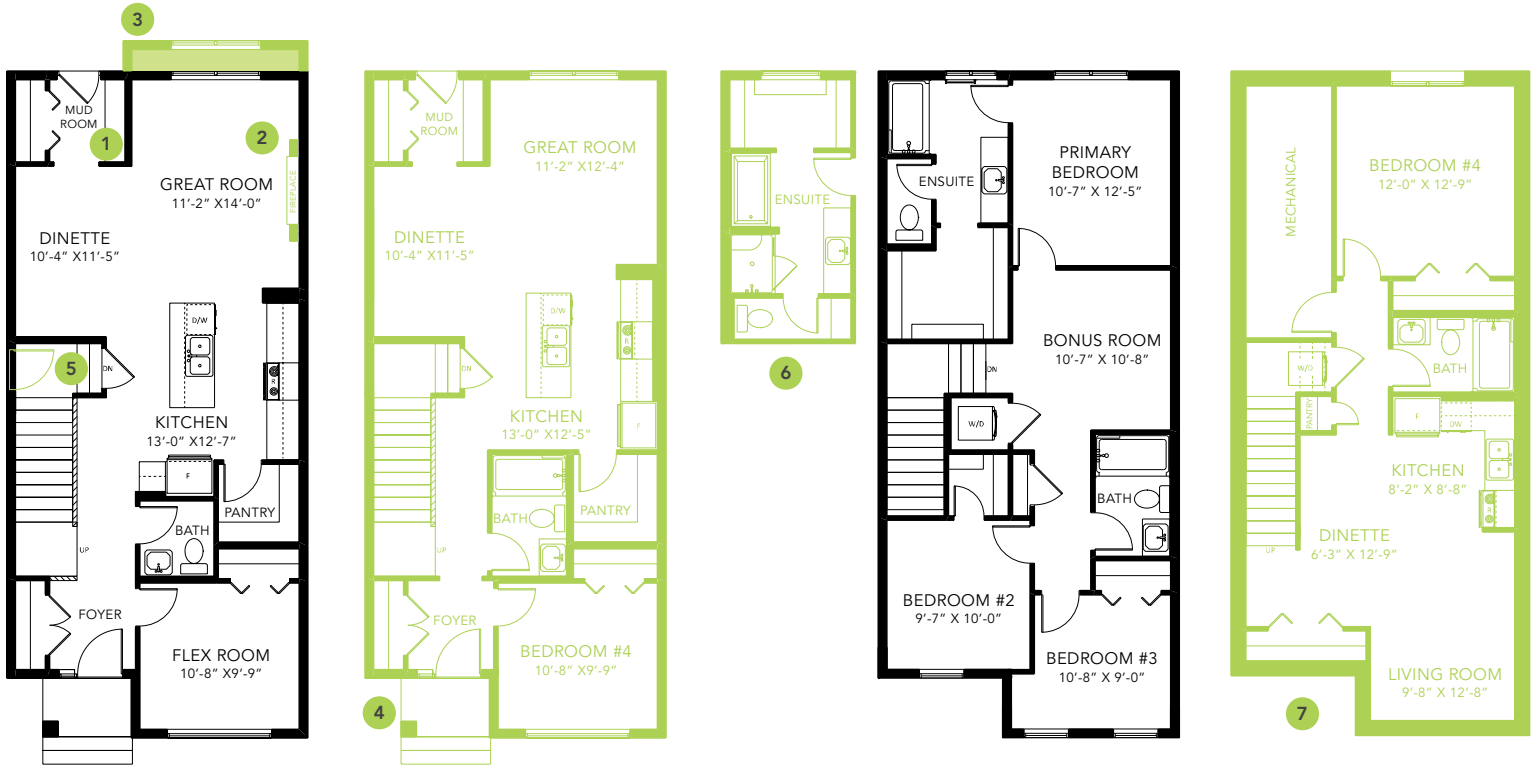

ATHENA F

LANED HOME

1660 SQ FT

MAIN FLOOR 857 SQ FT

SECOND FLOOR 803 SQ FT

3-4 BEDS

2.5-3 BATHS

3-4 BEDS

2.5-3 BATHS

1660 SQ FT

OPTIONS

- 1 Bench Options
- 2 Fireplace Options
- 3 Lengthen Great Room By 2'
- 4 Main Floor Bedroom with Full Bathroom
- 5 Side Entry
- 6 4 Piece Ensuite
- 7 Legal Income Suite