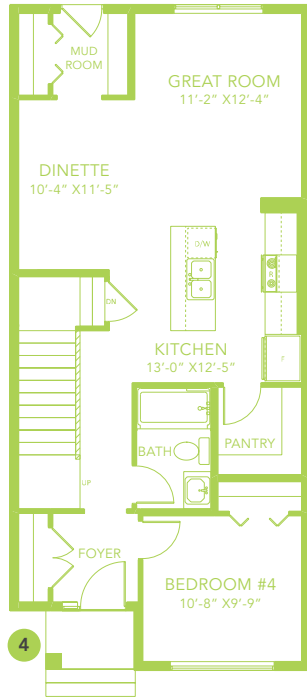

ATHENA FF

LANED HOME

1660 SQ FT

MAIN FLOOR 857 SQ FT

SECOND FLOOR 803 SQ FT

3-4 BEDS

2.5-3 BATHS

3-4 BEDS

2.5-3 BATHS

1660 SQ FT

OPTIONS

1 Bench Options

2 Fireplace Options

3 Lengthen Great Room By 2'

4 Main Floor Bedroom with Full Bathroom

5 Side Entry

6 4 Piece Ensuite

7 Legal Income Suite