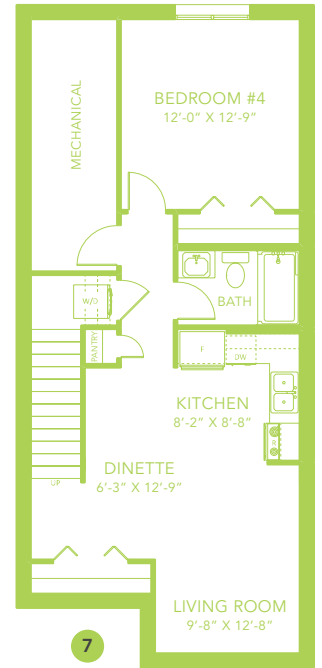

ATHENA FF

LANED HOME

1660 SQ FT

MAIN FLOOR 857 SQ FT

SECOND FLOOR 803 SQ FT

3-4 BEDS

2.5-3 BATHS

3-4 BEDS

2.5-3 BATHS

1660 SQ FT

OPTIONS

1 Bench Options

2 Fireplace Options

3 Lengthen Great Room By 2'

4 Main Floor Bedroom with Full Bathroom

5 Side Entry

6 4 Piece Ensuite

7 Legal Income Suite