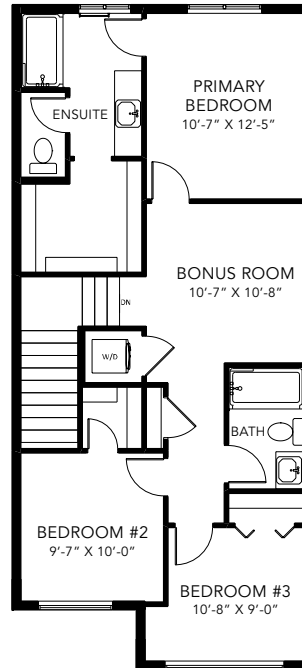

ATHENA FF

LANED HOME

1660 SQ FT

MAIN FLOOR 857 SQ FT

SECOND FLOOR 803 SQ FT

3-4 BEDS

2.5-3 BATHS

3-4 BEDS

2.5-3 BATHS

1660 SQ FT

OPTIONS

1 Bench Options

2 Fireplace Options

3 Lengthen Great Room By 2'

4 Main Floor Bedroom with Full Bathroom

5 Side Entry

6 4 Piece Ensuite

7 Legal Income Suite