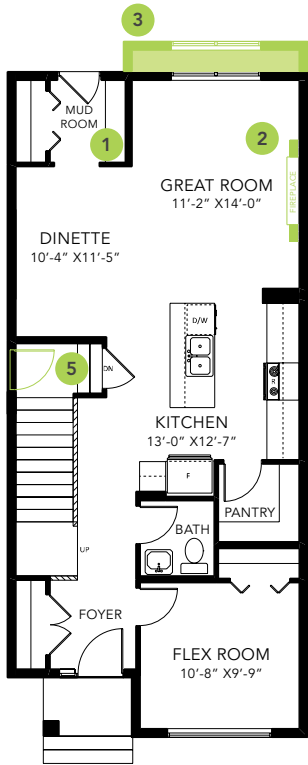

ATHENA FF

LANED HOME

1660 SQ FT

MAIN FLOOR 857 SQ FT

SECOND FLOOR 803 SQ FT

3-4 BEDS

2.5-3 BATHS

3-4 BEDS

2.5-3 BATHS

1660 SQ FT

OPTIONS

1 Bench Options

2 Fireplace Options

3 Lengthen Great Room By 2'

4 Main Floor Bedroom with Full Bathroom

5 Side Entry

6 4 Piece Ensuite

7 Legal Income Suite