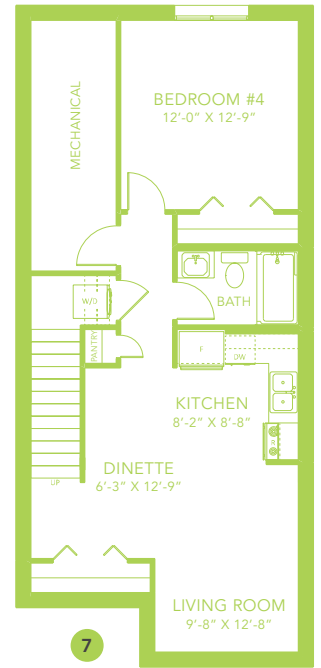

ATHENA FC

LANED HOME

1660 SQ FT

MAIN FLOOR 857 SQ FT

SECOND FLOOR 803 SQ FT

3-4 BEDS

2.5-3 BATHS

3-4 BEDS

2.5-3 BATHS

1660 SQ FT

OPTIONS

1 Bench Options

2 Fireplace Options

3 Lengthen Great Room By 2'

4 Main Floor Bedroom with Full Bathroom

5 Side Entry

6 4 Piece Ensuite

7 Legal Income Suite