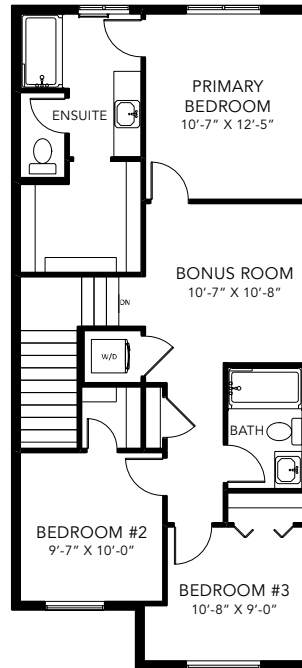

ATHENA FC

LANED HOME

1660 SQ FT

MAIN FLOOR 857 SQ FT

SECOND FLOOR 803 SQ FT

3-4 BEDS

2.5-3 BATHS

3-4 BEDS

2.5-3 BATHS

1660 SQ FT

OPTIONS

1 Bench Options

2 Fireplace Options

3 Lengthen Great Room By 2'

4 Main Floor Bedroom with Full Bathroom

5 Side Entry

6 4 Piece Ensuite

7 Legal Income Suite