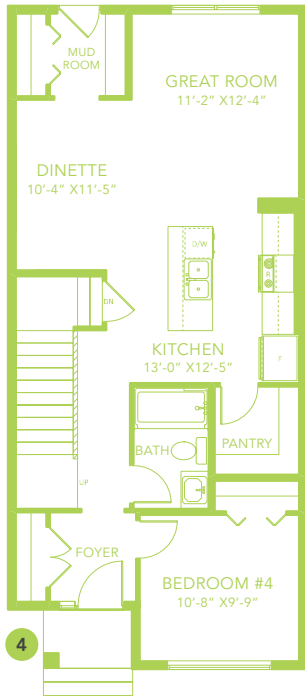

ATHENA FC

LANED HOME

1660 SQ FT

MAIN FLOOR 857 SQ FT

SECOND FLOOR 803 SQ FT

3-4 BEDS

2.5-3 BATHS

3-4 BEDS

2.5-3 BATHS

1660 SQ FT

OPTIONS

1 Bench Options

2 Fireplace Options

3 Lengthen Great Room By 2'

4 Main Floor Bedroom with Full Bathroom

5 Side Entry

6 4 Piece Ensuite

7 Legal Income Suite