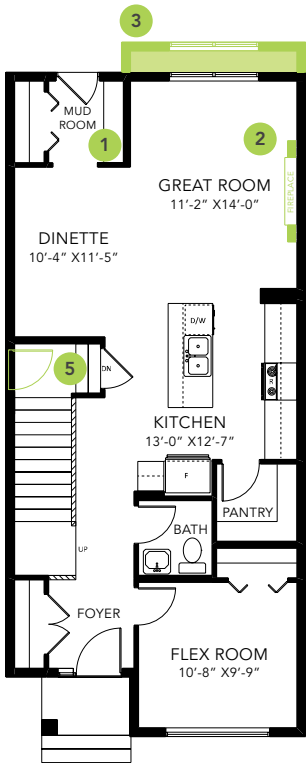

ATHENA FC

LANED HOME

1660 SQ FT

MAIN FLOOR 857 SQ FT

SECOND FLOOR 803 SQ FT

3-4 BEDS

2.5-3 BATHS

3-4 BEDS

2.5-3 BATHS

1660 SQ FT

OPTIONS

1 Bench Options

2 Fireplace Options

3 Lengthen Great Room By 2'

4 Main Floor Bedroom with Full Bathroom

5 Side Entry

6 4 Piece Ensuite

7 Legal Income Suite