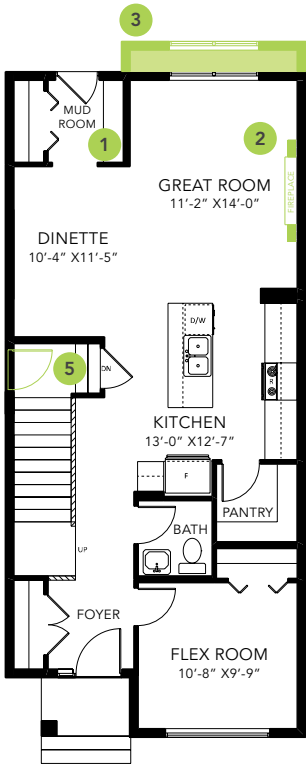

ATHENA H

LANED HOME - CAMBRIAN

1660 SQ FT

MAIN FLOOR 857 SQ FT

SECOND FLOOR 803 SQ FT

3-4 BEDS

2.5-3 BATHS

3-4 BEDS

2.5-3 BATHS

1660 SQ FT

OPTIONS

1 Bench Options

2 Fireplace Options

3 Lengthen Great Room By 2'

4 Main Floor Bedroom with Full Bathroom

5 Side Entry

6 4 Piece Ensuite

7 Legal Income Suite