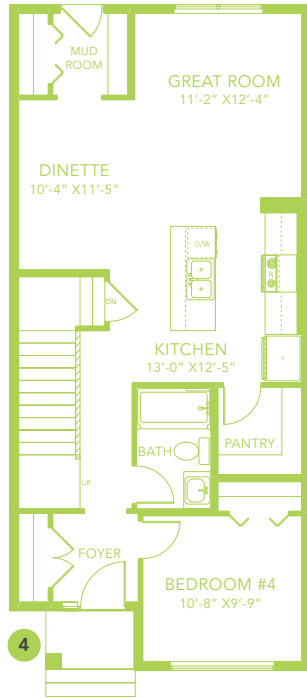

ATHENA H

LANED HOME - CAMBRIAN

1660 SQ FT

MAIN FLOOR 857 SQ FT

SECOND FLOOR 803 SQ FT

3-4 BEDS

2.5-3 BATHS

3-4 BEDS

2.5-3 BATHS

1660 SQ FT

OPTIONS

1 Bench Options

2 Fireplace Options

3 Lengthen Great Room By 2'

4 Main Floor Bedroom with Full Bathroom

5 Side Entry

6 4 Piece Ensuite

7 Legal Income Suite