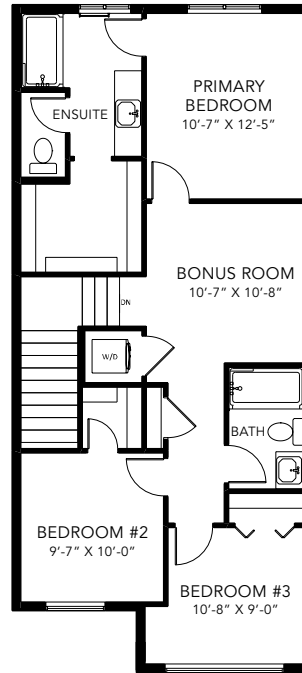

ATHENA H

LANED HOME - CAMBRIAN

1660 SQ FT

MAIN FLOOR 857 SQ FT

SECOND FLOOR 803 SQ FT

3-4 BEDS

2.5-3 BATHS

3-4 BEDS

2.5-3 BATHS

1660 SQ FT

OPTIONS

1 Bench Options

2 Fireplace Options

3 Lengthen Great Room By 2'

4 Main Floor Bedroom with Full Bathroom

5 Side Entry

6 4 Piece Ensuite

7 Legal Income Suite