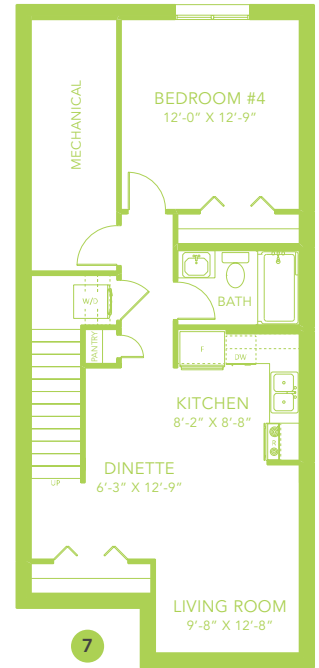

ATHENA B

LANED HOME

1660 SQ FT

MAIN FLOOR 857 SQ FT

SECOND FLOOR 803 SQ FT

3-4 BEDS

2.5-3 BATHS

3-4 BEDS

2.5-3 BATHS

1660 SQ FT

OPTIONS

1 Bench Options

2 Fireplace Options

3 Lengthen Great Room By 2'

4 Main Floor Bedroom with Full Bathroom

5 Side Entry

6 4 Piece Ensuite

7 Legal Income Suite