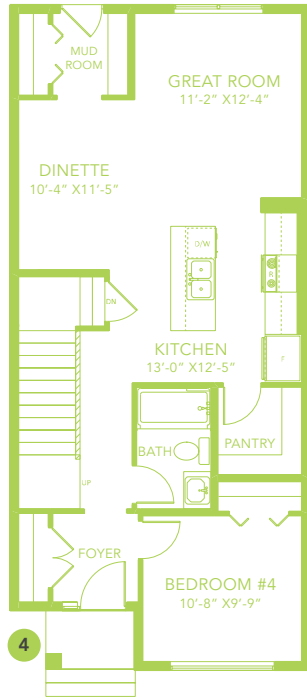

ATHENA B

LANED HOME

1660 SQ FT

MAIN FLOOR 857 SQ FT

SECOND FLOOR 803 SQ FT

3-4 BEDS

2.5-3 BATHS

3-4 BEDS

2.5-3 BATHS

1660 SQ FT

OPTIONS

1 Bench Options

2 Fireplace Options

3 Lengthen Great Room By 2'

4 Main Floor Bedroom with Full Bathroom

5 Side Entry

6 4 Piece Ensuite

7 Legal Income Suite