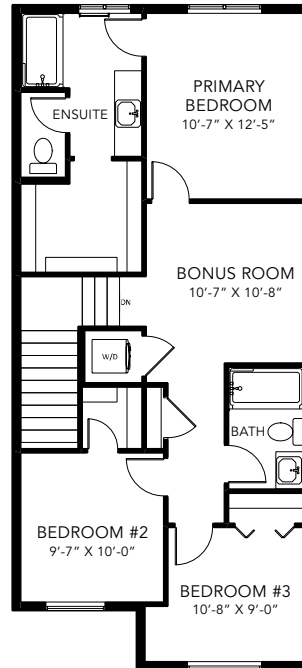

ATHENA B

LANED HOME

1660 SQ FT

MAIN FLOOR 857 SQ FT

SECOND FLOOR 803 SQ FT

3-4 BEDS

2.5-3 BATHS

3-4 BEDS

2.5-3 BATHS

1660 SQ FT

OPTIONS

1 Bench Options

2 Fireplace Options

3 Lengthen Great Room By 2'

4 Main Floor Bedroom with Full Bathroom

5 Side Entry

6 4 Piece Ensuite

7 Legal Income Suite