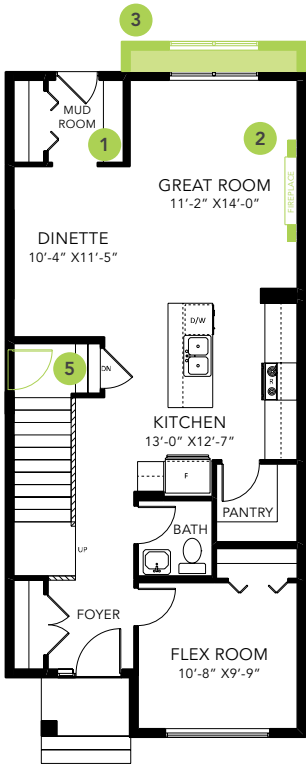

ATHENA B

LANED HOME

1660 SQ FT

MAIN FLOOR 857 SQ FT

SECOND FLOOR 803 SQ FT

3-4 BEDS

2.5-3 BATHS

3-4 BEDS

2.5-3 BATHS

1660 SQ FT

OPTIONS

1 Bench Options

2 Fireplace Options

3 Lengthen Great Room By 2'

4 Main Floor Bedroom with Full Bathroom

5 Side Entry

6 4 Piece Ensuite

7 Legal Income Suite