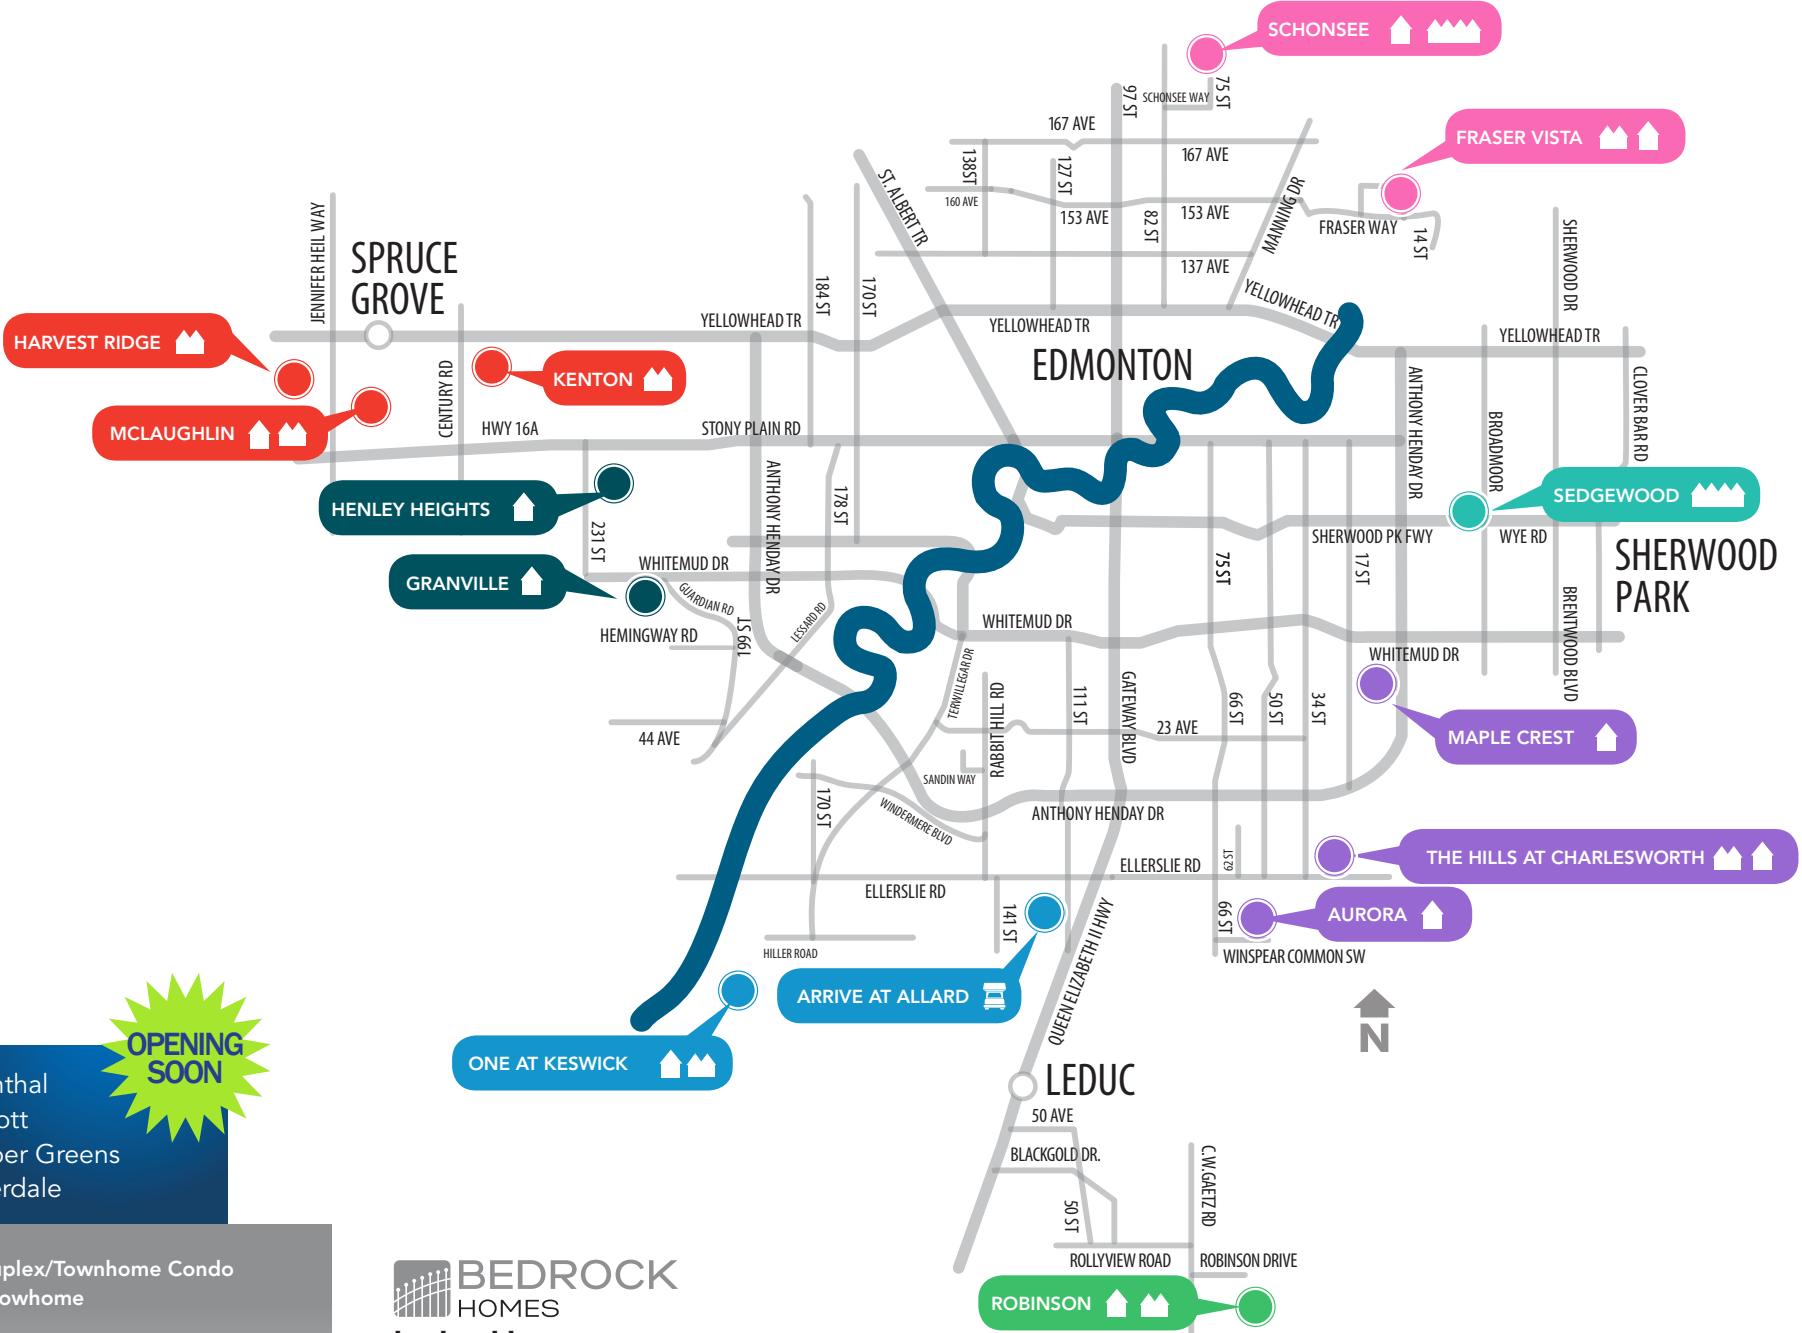

SHERWOOD PARK

SEDGEWOOD AT SALISBURY VILLAGE 
95 Salisbury Way
Call 780.570.1159

-  Duplex/Townhome Condo Showhome
-  Duplex Showhome
-  Single Family Showhome
-  Bungalow with RV Garage

OPENING SOON

- Rosenthal
- Prescott
- Webber Greens
- Jesperdale

Map is for illustration purposes only, the information supplied in this document is for guidance and education only.