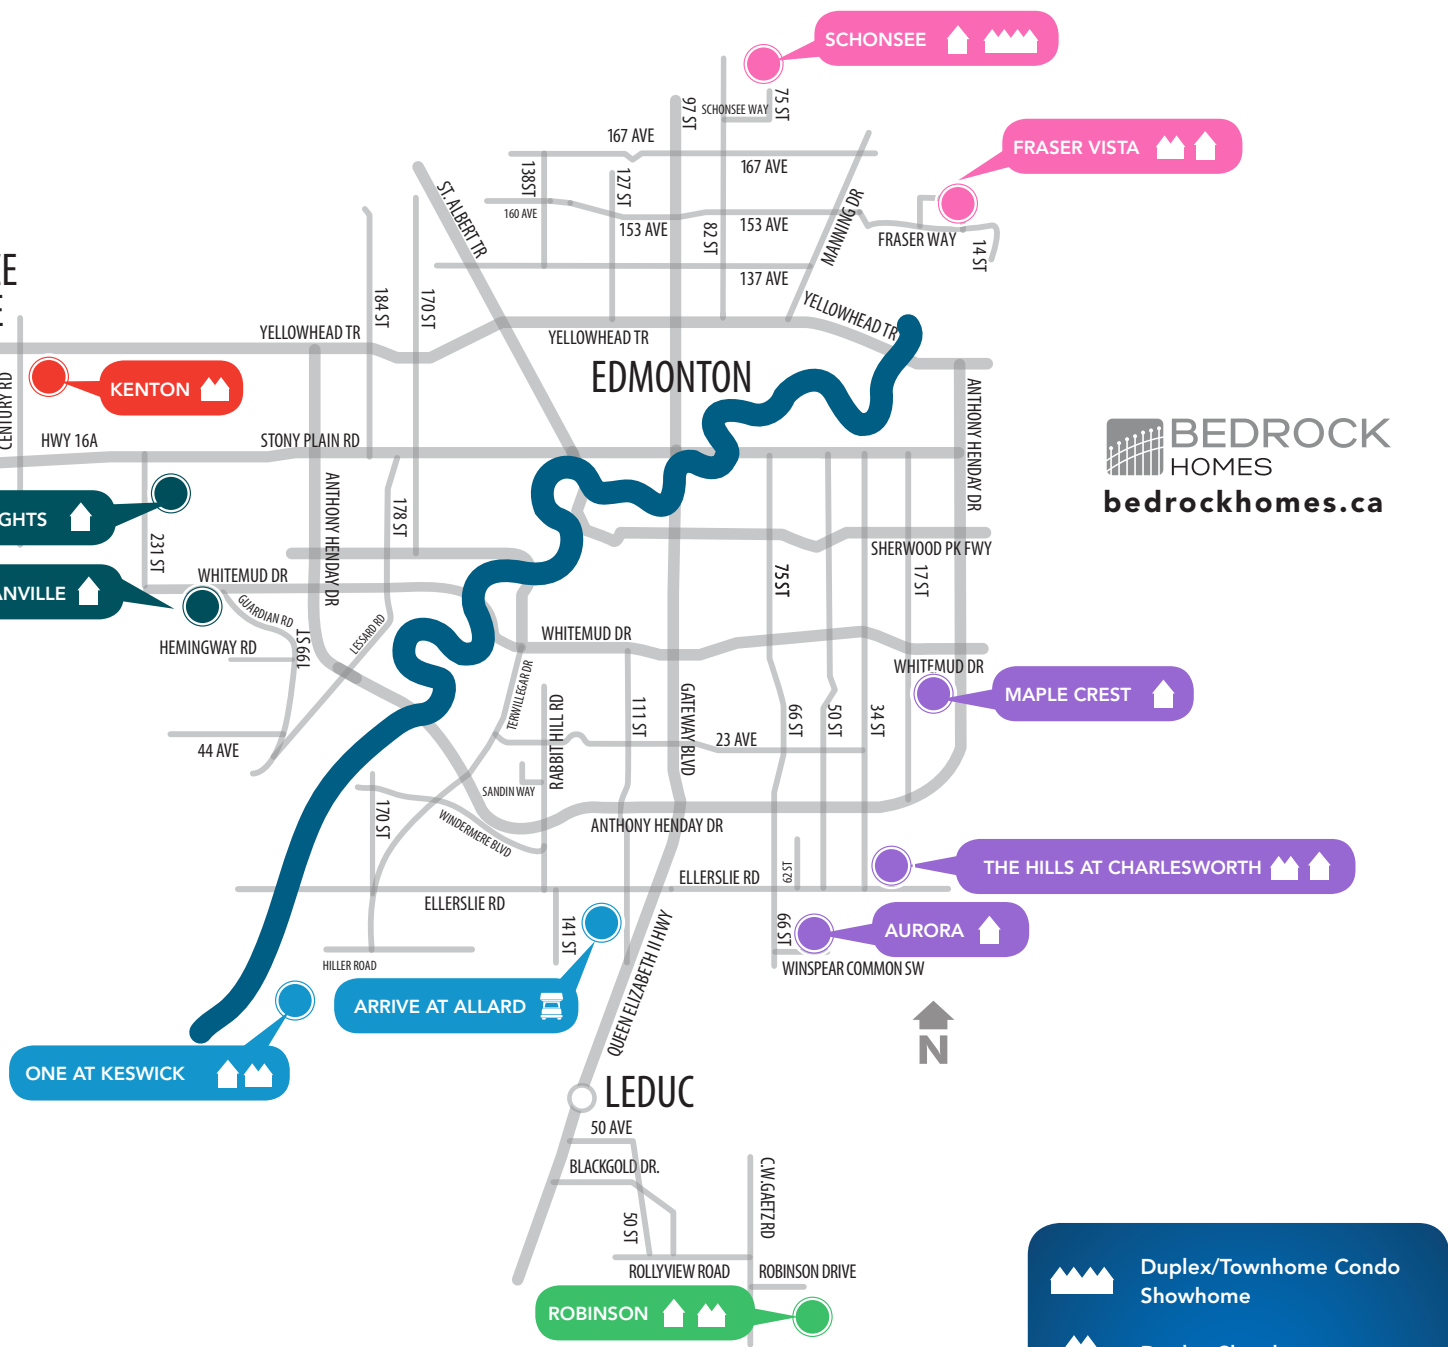

Visit us at any of our beautiful showhomes

Monday - Thursday 3-8PM | Weekends & Holidays 12-5PM

Map is for illustration purposes only, the information supplied in this document is for guidance and education only.