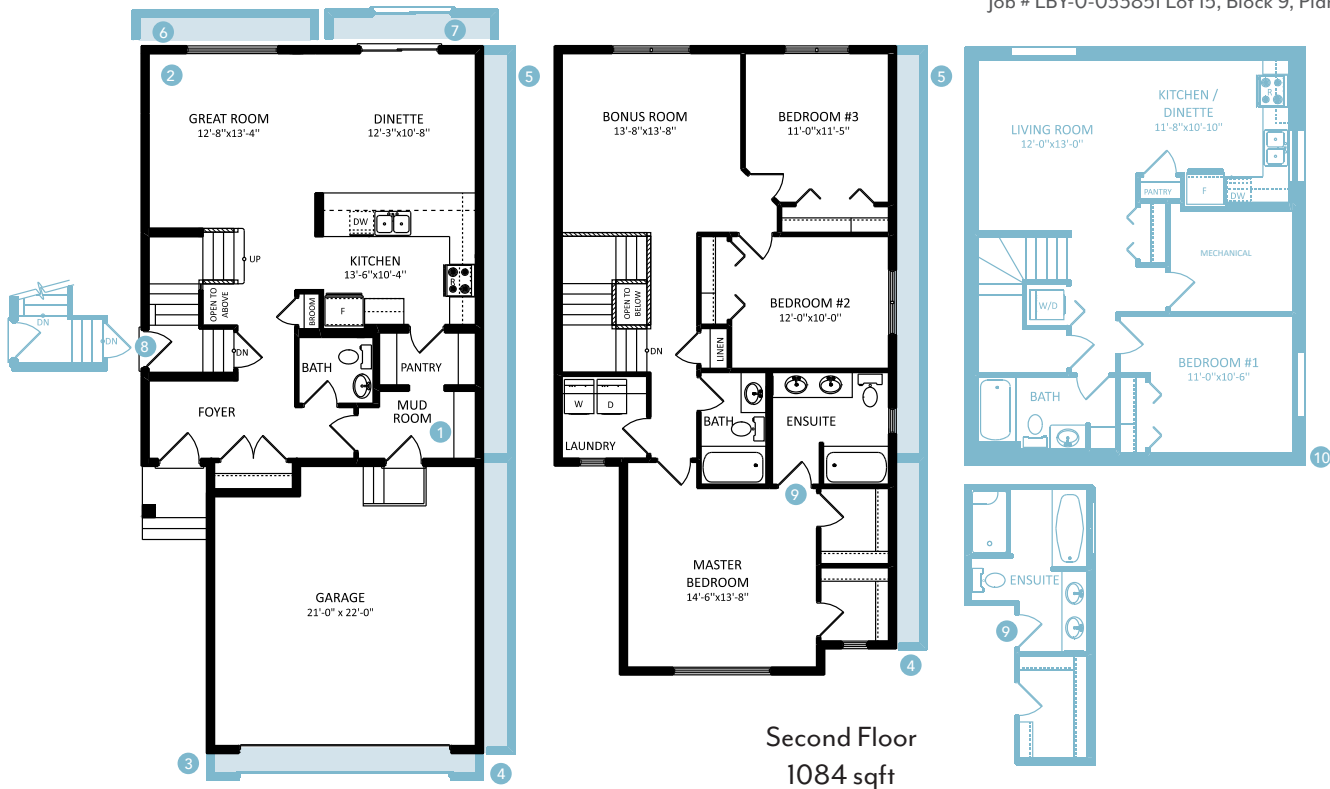

Kingston K

1958 SQ FT

55 Memorial Parkway

- 3 beds, 2.5 baths
- Open concept living/dining
- Beautiful sunset view
- Backs onto peaceful green space
- Gorgeous and modern cabinets and granite countertops
- Stunning hardwood floor
- Plush carpet
- Master bedroom ensuite with walk-in closet and soaker tub and shower combination
- Spacious stairwell with modern sleek handrail
- Tons of pantry and kitchen counter space
- Bright and spacious bonus room
- Triple pane low E Argon filled energy star windows
- Income suite opportunity

Job # LBY-0-033851 Lot 15, Block 9, Plan 1723061

Main Floor
 874 sqft

Second Floor
 1084 sqft

bedrockhomes.ca

VISIT US AT ANY OF OUR SHOWHOMES!
 Monday - Thursday 3-8pm, Weekends & Holidays 12-5PM