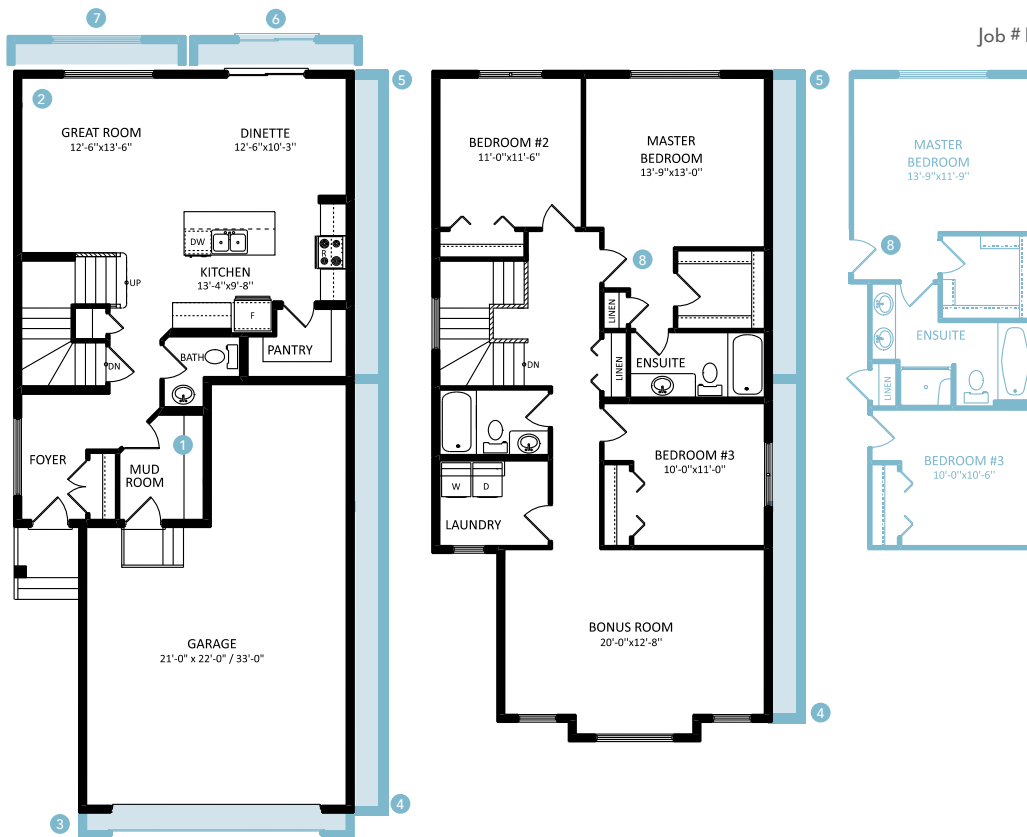

Seville H

1980 SQ FT

57 Memorial Parkway

- 9 foot ceilings main floor
- Backs onto beautiful green space and pond
- Enlarged ensuite
- Beautiful, bright and spacious bonus room
- Linear electric fireplace
- Luxury vinyl plank flooring
- Quartz finishing and upgraded cabinets
- Garage man door to side of garage
- Triple pane low E Argon filled energy star windows

VISIT US AT ANY OF OUR SHOWHOMES!

Monday - Thursday 3-8pm, Weekends & Holidays 12-5PM

Seville H
 1980 SQ FT
 57 Memorial Parkway

Main Floor
 789 sqft

Second Floor
 1194 sqft

Liberty Landing Showhome
 45 Memorial Parkway, Liberty Landing
 in Gasoline Alley
 587.272.0933
 libertylanding@bedrockhomes.ca

Job # LBY-0-033850 Lot 14, Block 9, Plan 172 3061

bedrockhomes.ca

VISIT US AT ANY OF OUR SHOWHOMES!
 Monday - Thursday 3-8pm, Weekends & Holidays 12-5PM