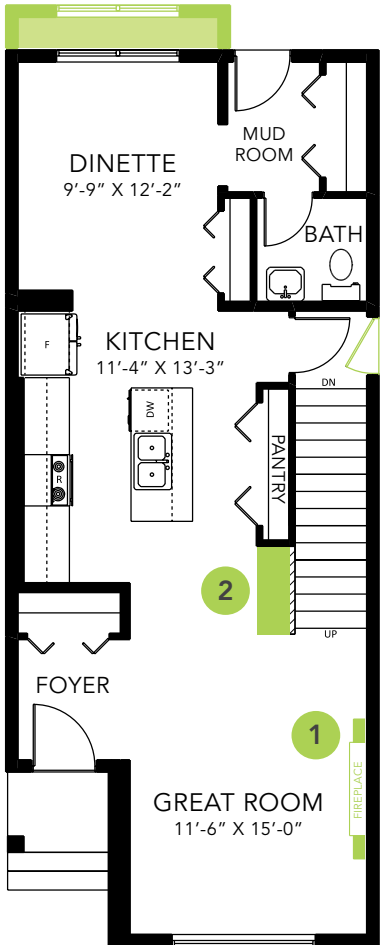

## 1413 SQ FT

MAIN FLOOR 741 SQ FT

SECOND FLOOR 672 SQ FT

3 BEDS

2.5 BATHS

3 BEDS

2.5 BATHS

1413 SQ FT

3

OPTIONS

- 1 Fireplace Options
- 2 Drop Zone
- 3 Lengthen Dining By 2'
- 4 Side Entry
- 5 Legal Income Suite