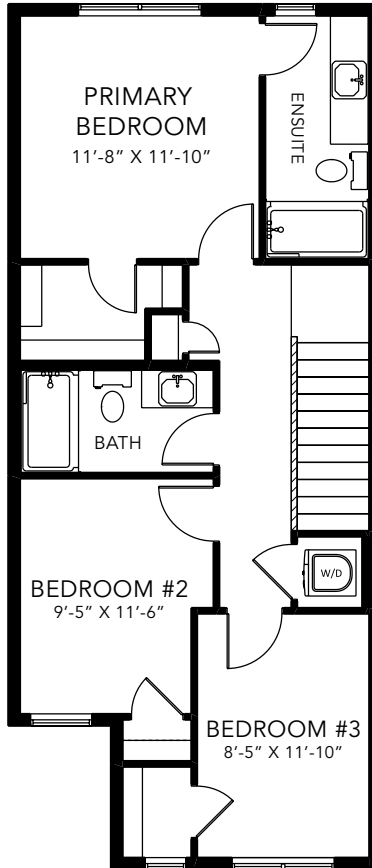

# GEMMA K

LANED HOME

## 1413 SQ FT

MAIN FLOOR 741 SQ FT

SECOND FLOOR 672 SQ FT

3 BEDS

2.5 BATHS

3 BEDS

2.5 BATHS

1413 SQ FT

3

OPTIONS

- 1 Fireplace Options
- 2 Drop Zone
- 3 Lengthen Dining By 2'
- 4 Side Entry
- 5 Legal Income Suite