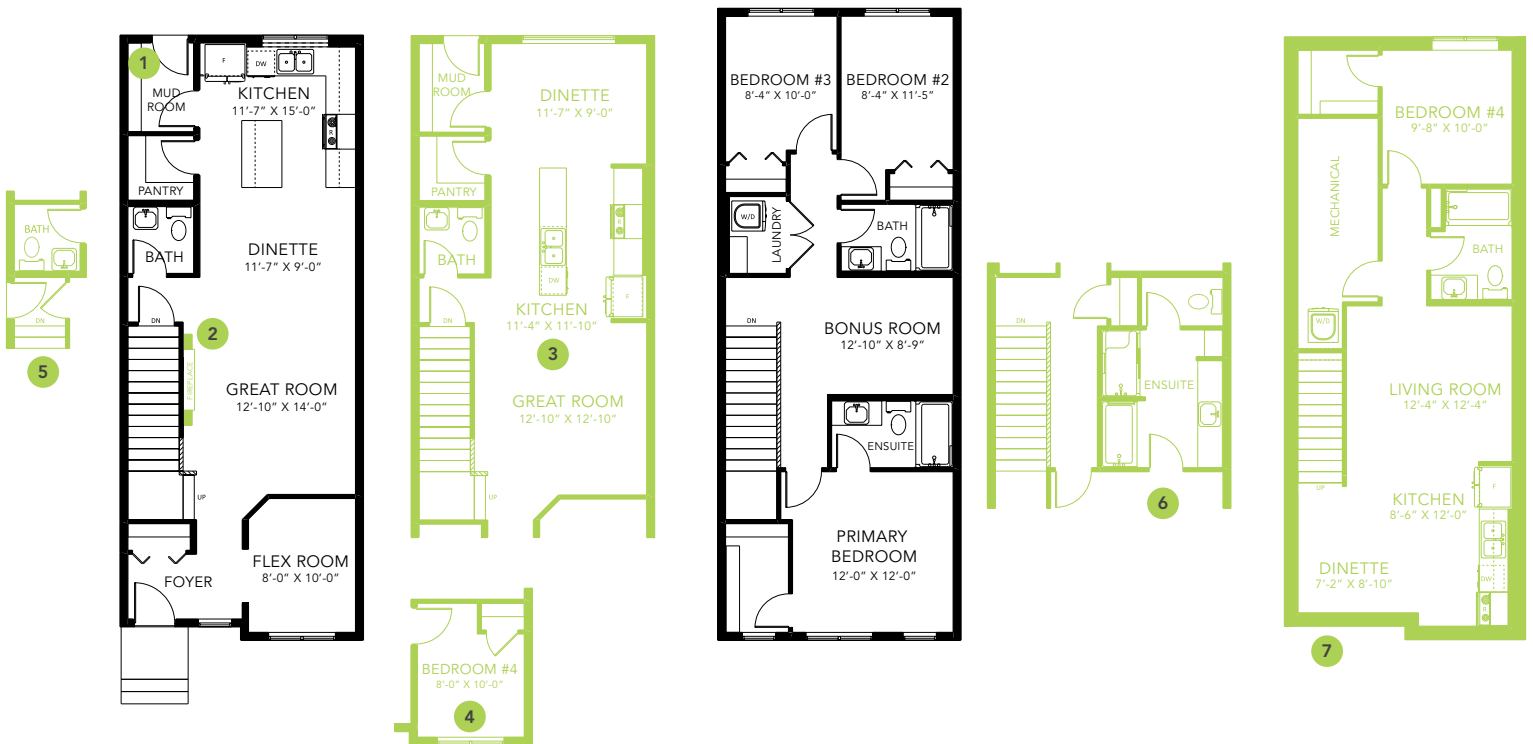

FLORA H

LANED HOME

1592 SQ FT

MAIN FLOOR 801 SQ FT

SECOND FLOOR 791 SQ FT

3-4 BEDS

2.5 BATHS

3-4 BEDS

2.5 BATHS

1592 SQ FT

OPTIONS

- 1 Bench Options
- 2 Fireplace Options
- 3 Central Kitchen
- 4 Main Floor Bedroom
- 5 Side Entry
- 6 4-Piece Ensuite
- 7 Legal Income Suite