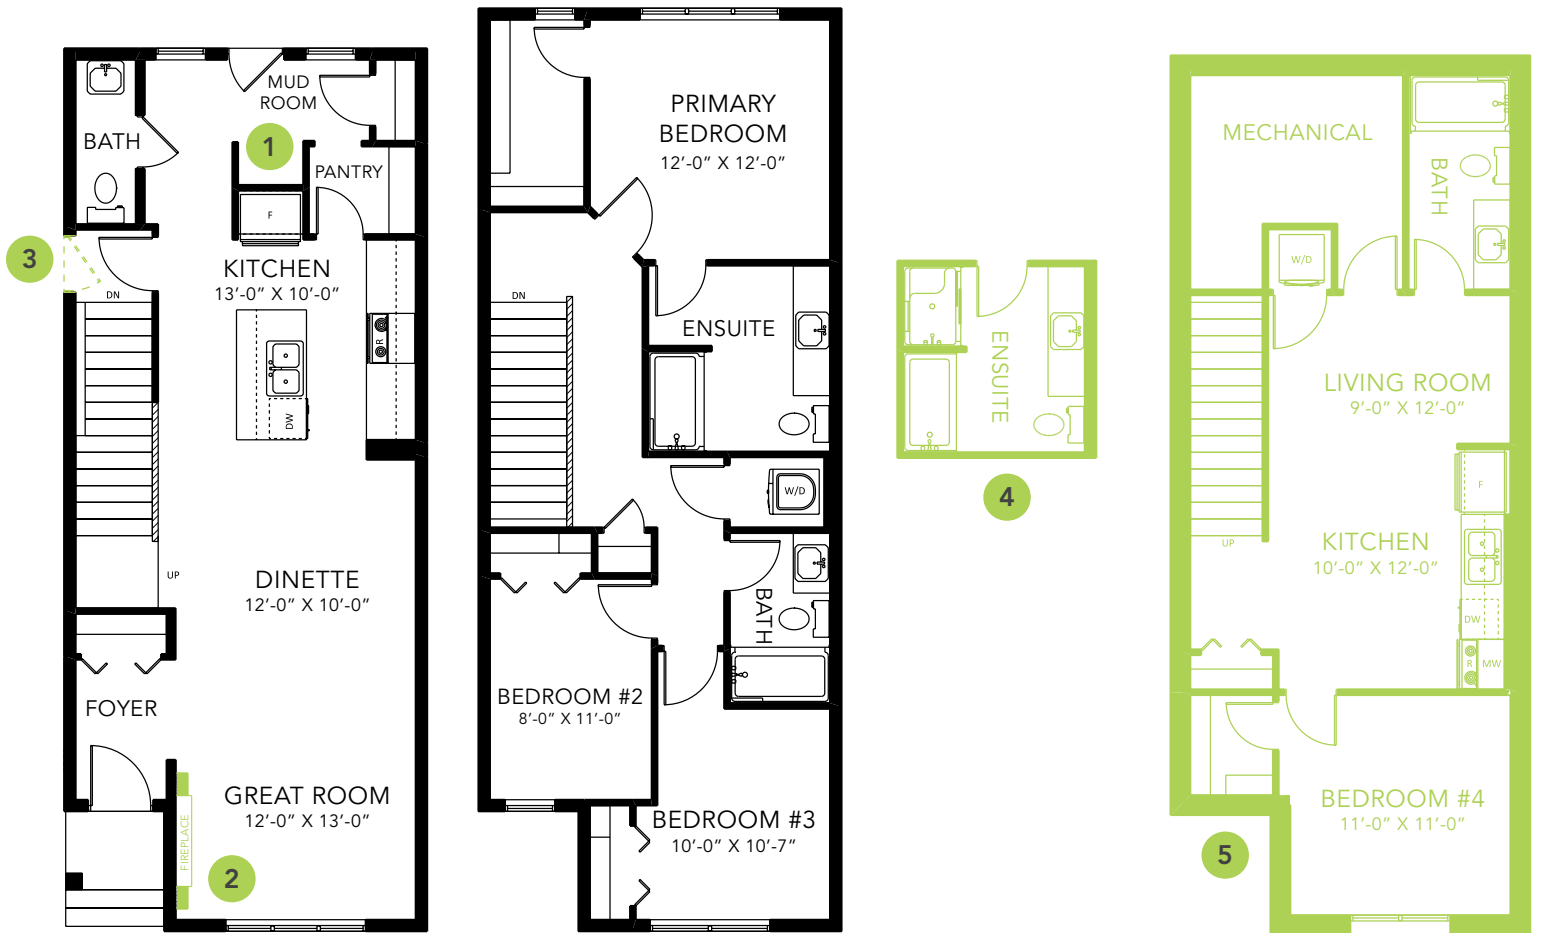

# ELISE H

LANED HOME

## 1517 SQ FT

MAIN FLOOR 762 SQ FT

SECOND FLOOR 755 SQ FT

3 BEDS

2.5 BATHS

3 BEDS

2.5 BATHS

1517 SQ FT

**OPTIONS**

- 1 Bench Options
- 2 Fireplace Options
- 3 Side Entry
- 4 4-Piece Ensuite
- 5 Legal Income Suite