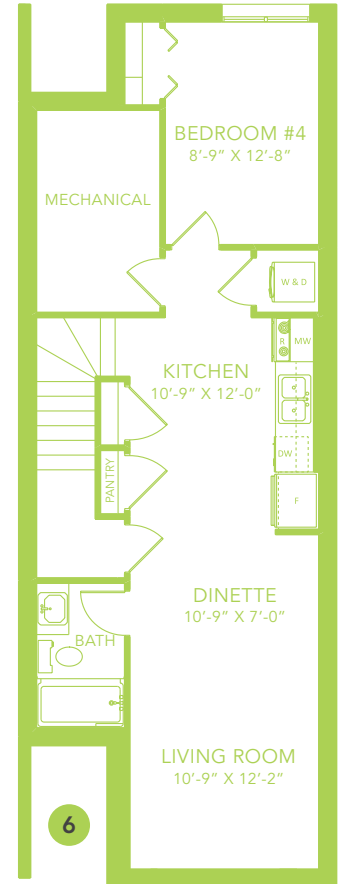

## 1705 SQ FT

MAIN FLOOR 835 SQ FT

SECOND FLOOR 870 SQ FT

3-4 BEDS

2.5-3 BATHS

3-4 BEDS

2.5-3 BATHS

1705 SQ FT

**OPTIONS**

1 Fireplace Options

2 Lengthen Great Room by 2'

3 Main Floor Bedroom & Full Bathroom

4 Side Entry

5 Rear Veranda

6 Legal Income Suite