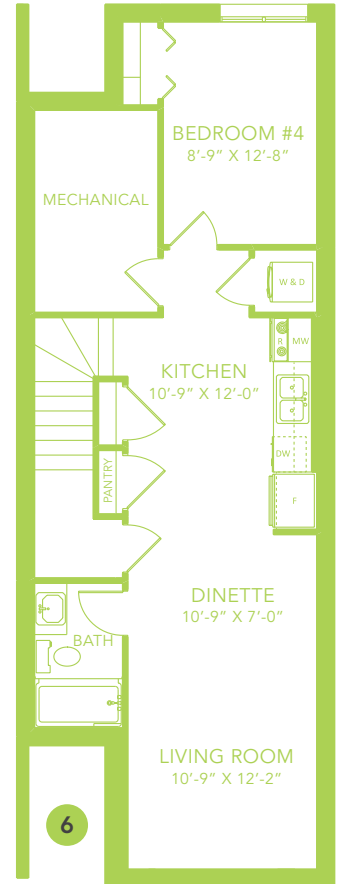

## 1705 SQ FT

MAIN FLOOR 835 SQ FT

SECOND FLOOR 870 SQ FT

3-4 BEDS

2.5-3 BATHS

3-4 BEDS

2.5-3 BATHS

1705 SQ FT

**OPTIONS**

1 Fireplace Options

2 Lengthen Great Room by 2'

3 Main Floor Bedroom & Full Bathroom

4 Side Entry

5 Rear Veranda

6 Legal Income Suite