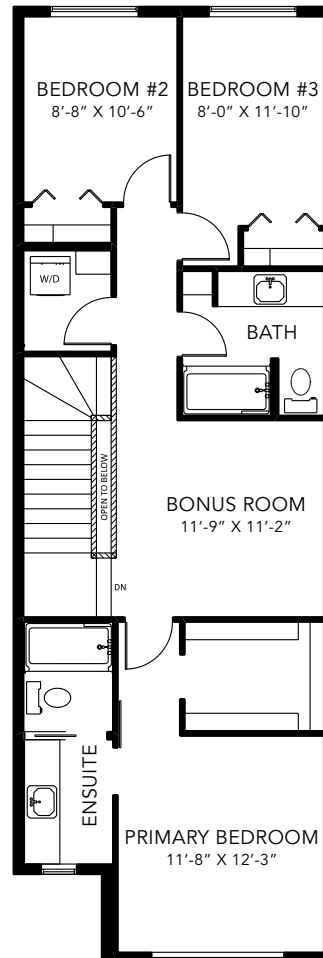

## 1705 SQ FT

MAIN FLOOR 835 SQ FT

SECOND FLOOR 870 SQ FT

3-4 BEDS

2.5-3 BATHS

3-4 BEDS

2.5-3 BATHS

1705 SQ FT

**OPTIONS**

1 Fireplace Options

2 Lengthen Great Room by 2'

3 Main Floor Bedroom & Full Bathroom

4 Side Entry

5 Rear Veranda

6 Legal Income Suite