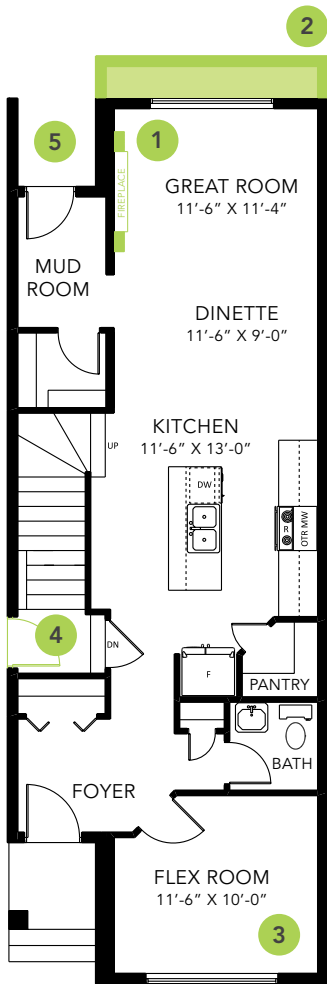

## 1705 SQ FT

MAIN FLOOR 835 SQ FT

SECOND FLOOR 870 SQ FT

3-4 BEDS

2.5-3 BATHS

3-4 BEDS

2.5-3 BATHS

1705 SQ FT

**OPTIONS**

1 Fireplace Options

2 Lengthen Great Room by 2'

3 Main Floor Bedroom & Full Bathroom

4 Side Entry

5 Rear Veranda

6 Legal Income Suite